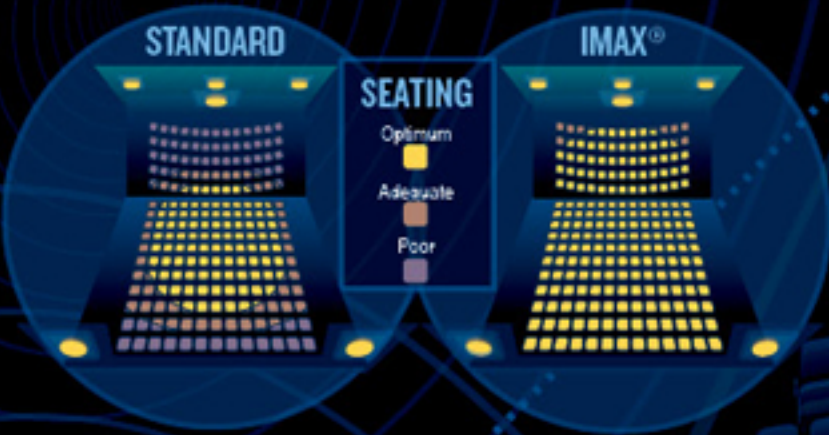

IMAX® SOUND: FEEL IT IN YOUR BONES

Earth Shattering Sound:

IMAX builds its sound systems from the ground up and customizes them for each theatre. Using directional loudspeakers to distribute audio more evenly throughout the theatre, you no longer have to search to find the "sweet spot".